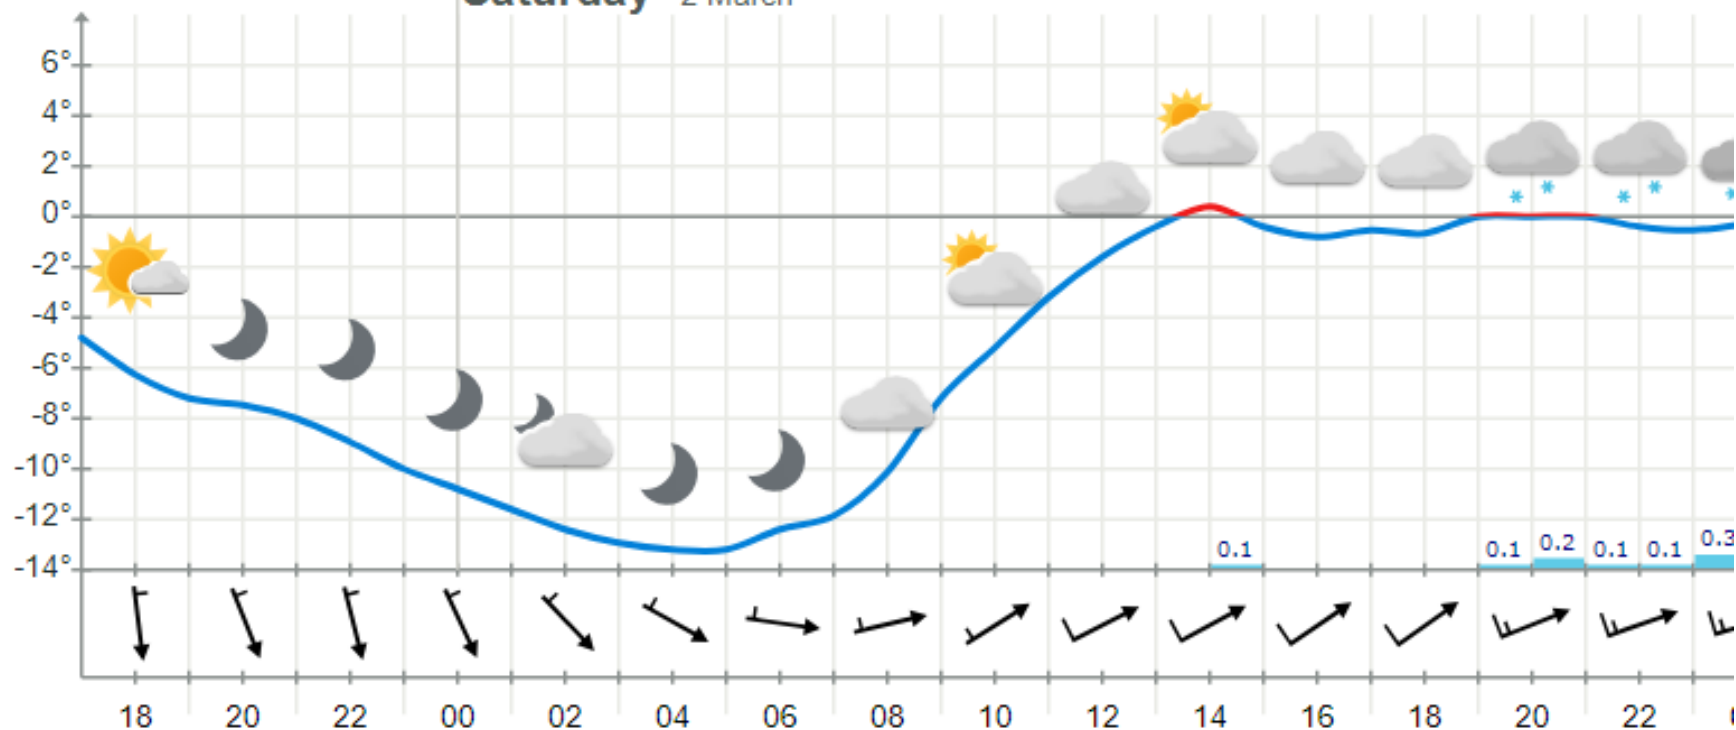

WEATHER FORECAST

Saturday 2 March

Grooming at around 21:00 to 22:00

Track closed from 21:00 to 6:00 in the morning