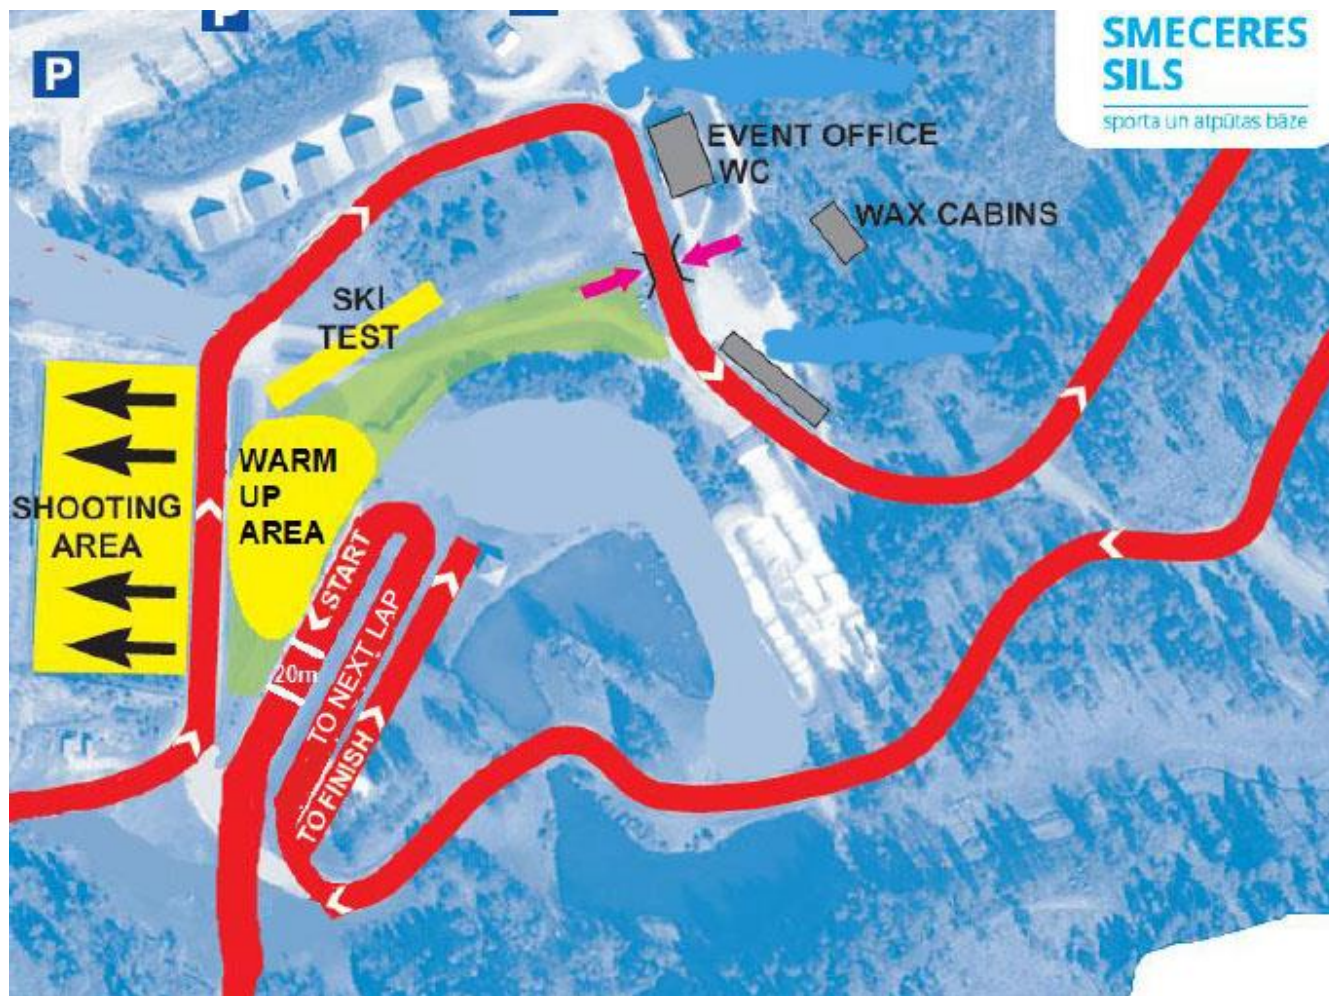

# CHECKING ENTRIES FOR THE SPRINT

# INTERVAL C COMPETITION PROGRAM

8:30 – 15:00	RACE OFFICE OPENING HOURS	SKI CENTER “SMECERES SILS”
9:50	TRACK IS CLOSED FOR THE RACE	5 KM C TRACK
10:00	WOMEN 5 KM INDIVIDUAL C	5 KM C TRACK
11:15	PRIZE GIVING CEREMONY	SKI STADIUM
AFTER THE LAST LADIE THE TRACK IS OPENED UNTIL 11.20		
11:30	MEN 10 KM INDIVIDUAL C	5 KM C TRACK
13:00	PRIZE GIVING CEREMONY	SKI STADIUM
15:00 – 17:00	OFFICIAL TRAINING FOR PURSUIT F	5 KM F TRACK
17:00 – 19:00	RACE OFFICE OPENING HOURS	SKI CENTER “SMECERES SILS”
18:00	TEAM CAPTAINS MEETING PURSUIT	SKI CENTER “SMECERES SILS”

# COURSE LAYOUT 5KM INTERVAL C

No couching at the stadium

## STADIUM LAYOUT INTERVAL C