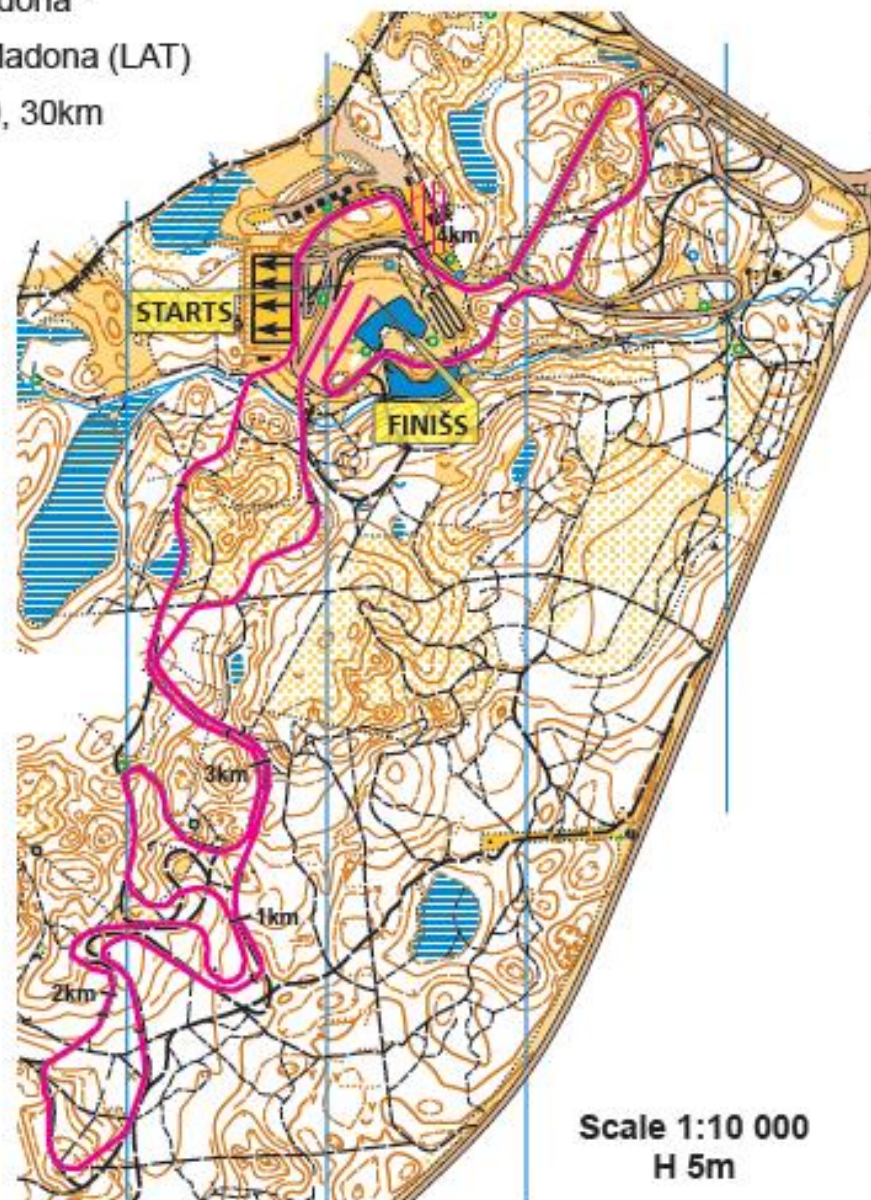

Name of organizer: Sport club "Madona"

Name of the course: Smecersils, Madona (LAT)

Competition distance: 5, 10, 15, 20, 30km

Longitude of the course: 5km

BALTIC TOUR 2011
**SCANDINAVIAN
CUP**
02.-03.02.11.
Latvian stage,
Madona

5KM COURSE

MADONAS DOME

INFOSKI.LV